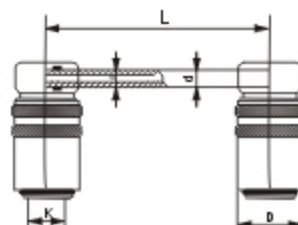

TYPE	D	L	d	K	S
JFA 91	17.2	46.5	10.0	9.0	6.0
			11.0		
			14.0		
	23.0	48.0	11.0	13.5	6.0
			14.0		
			9.0		
31.0	75.0	20.5	19.0	13.0	

TYPE	D	L	d	K	S
JFA 92	17.2	46.5	10.0	9.0	6.0
			11.0		
			14.0		
	23.0	48.0	11.0	13.5	6.0
			14.0		
			9.0		
31.0	75.0	20.5	19.0	13.0	

TYPE	D	L	A	K
JFA 93	17.2	46.5	1/4'BSPT	9.0
			3/8'BSPT	
	23.0	48.0	1/4'BSPT	13.5
			3/8'BSPT	

Order Example: - - -
 - - -

■ Customize are also available

TYPE: JFA94

TYPE: JFA95

TYPE: JFA96

TYPE: JFA97

Type: JFA94 ~ JFA97

Material: C3604, Brass

TYPE	D	L	d	K	S	A/F
JFA94	17.2	46.5	M14*1.5	9.0	6.0	14.0
			R1/4"			17.0
			R3/8"			

TYPE	D	L	A	K	S	A/F
JFA95	17.2	46.5	M14*1.5	9.0	6.0	14.0
			R1/4"			17.0
			R3/8"			

TYPE	D	L	d	K	S
JFA96	17.2	46.5	M10*1	9.0	6.0
			M14*1.5		
			1/4"BSPT		
			3/8"BSPT		
	23.0	48.0	1/4"BSPT	13.5	9.0
			3/8"BSPT		
			1/2"BSPT		
	31.0	75.0	1/2"BSPT	19.0	14.0
			3/4BSPT		
			M24*1.5		

TYPE	D	L	K
JFA97	17.2	125.0	9.0
		250.0	
		500.0	
		125.0	
	23.0	250.0	13.5
		500.0	
		160.0	
	31.0	315.0	19.0
		500.0	

Order Example: Type - D - L - A
 JFA94 - 17.2 - 46.5 - M14x1.5

■ Customize are also available