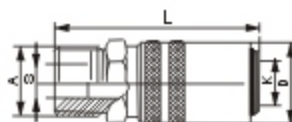

TYPE	D	L	d	K	S
JFA 91	17.2	46.5	10.0	9.0	6.0
			11.0		
			14.0		
	23.0	48.0	11.0	13.5	6.0
			14.0		
			9.0		
31.0	75.0	20.5	19.0	13.0	

TYPE	D	L	d	K	S
JFA 92	17.2	46.5	10.0	9.0	6.0
			11.0		
			14.0		
	23.0	48.0	11.0	13.5	6.0
			14.0		
			9.0		
31.0	75.0	20.5	19.0	13.0	

TYPE	D	L	A	K
JFA 93	17.2	46.5	1/4'BSPT	9.0
			3/8'BSPT	
	23.0	48.0	1/4'BSPT	13.5
			3/8'BSPT	

Order Example: - - -
 - - -

■ Customize are also available

TYPE: JFA94

TYPE: JFA95

TYPE: JFA96

TYPE: JFA97

Type: JFA94 ~ JFA97

Material: C3604, Brass

TYPE	D	L	d	K	S	A/F
JFA94	17.2	46.5	M14*1.5	9.0	6.0	14.0
			R1/4"			17.0
			R3/8"			

TYPE	D	L	A	K	S	A/F
JFA95	17.2	46.5	M14*1.5	9.0	6.0	14.0
			R1/4"			17.0
			R3/8"			

TYPE	D	L	d	K	S
JFA96	17.2	46.5	M10*1	9.0	6.0
			M14*1.5		
			1/4"BSPT		
			3/8"BSPT		
	23.0	48.0	1/4"BSPT	13.5	9.0
			3/8"BSPT		
			1/2"BSPT		
	31.0	75.0	1/2"BSPT	19.0	14.0
			3/4BSPT		
			M24*1.5		